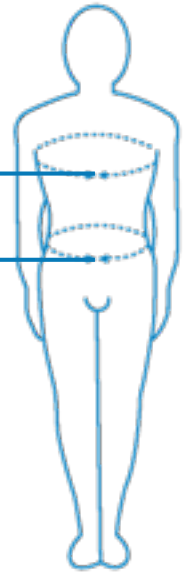

Guida alle taglie

TAGLIE	S	M	L	XL
BUSTO (in cm)	70/90	90/115	115/140	140/165
VITA (in cm)	70/90	90/115	115/140	140/165

Compatibilita'

	WAYUP 5	WAYUP 5 with opening legs	WAYUP XL	EASYLEV 5	EASYLEV 5 with opening legs	EASYLEV XL
SPECIFIC SLING	★★★★	★★★★	★★★★	★★	★★	★★
STANDARD SLING	★★	★★	★★	★★★★	★★★★	★★★★